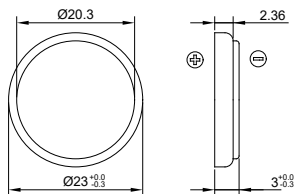

CR2330

CR2330

Nominal Voltage (V)	Nominal Capacity (mAh)	Standard Discharge Current (mA)	Weight (g)
3	260	0.2	4

Dimensions

Unit : mm
Tolerance : +/- 0.3mm
Not in Scale

Standard Characteristics

Discharge Characteristics