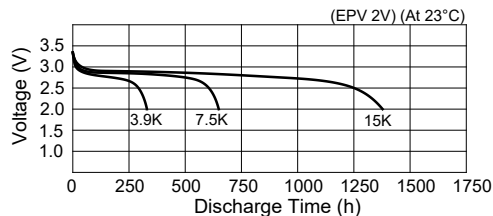

CR2330

CR2330

Nominal Voltage (V)	Nominal Capacity (mAh)	Standard Discharge Current (mA)	Weight (g)
3	260	0.2	4

Dimensions

Unit : mm
Tolerance : +/- 0.3mm
Not in Scale

Standard Characteristics

Discharge Characteristics

Pulse Discharge Characteristics

Discharge Characteristics at Different Temperature