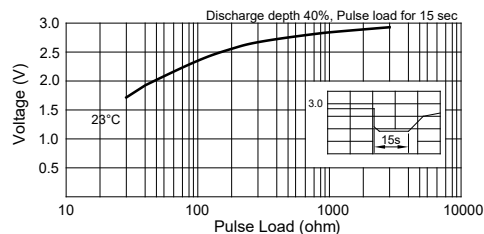

CR2330

CR2330

Nominal Voltage (V)	Nominal Capacity (mAh)	Standard Discharge Current (mA)	Weight (g)
3	260	0.2	4

Dimensions

Unit : mm
Tolerance : +/- 0.3mm
Not in Scale

Standard Characteristics

Discharge Characteristics

Pulse Discharge Characteristics

Discharge Characteristics at Different Temperature