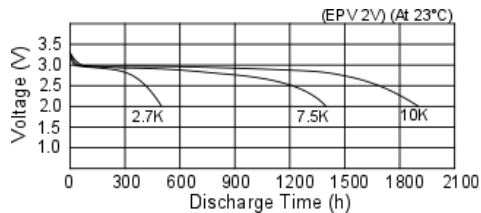

Standard Characteristics

Discharge Characteristics