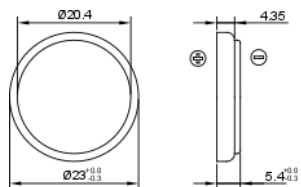

## CR2354

Nominal Voltage (V)	Nominal Capacity (mAh)	Standard Discharge Current (mA)	Weight (g)
3	560	0.2	6.9

## Dimensions

Unit : mm  
Tolerance : +/- 0.3mm  
Not in Scale