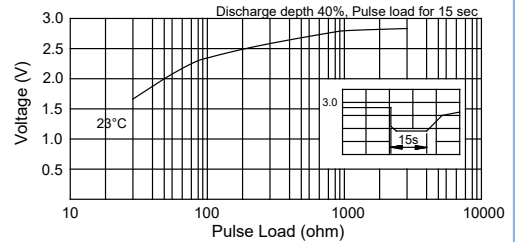

CR2477

CR2477

Nominal Voltage (V)	Nominal Capacity (mAh)	Standard Discharge Current (mA)	Weight (g)
3	1000	15	10.5

Dimensions

Unit : mm
Tolerance : +/- 0.3mm
Not in Scale

Standard Characteristics

Discharge Characteristics

Pulse Discharge Characteristics

Discharge Characteristics at Different Temperature