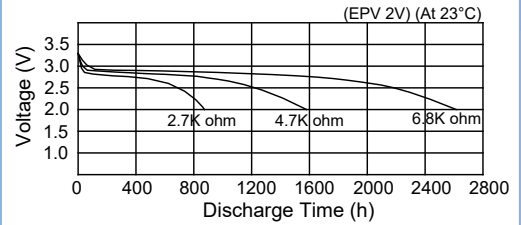

CR2477

CR2477

Nominal Voltage (V)	Nominal Capacity (mAh)	Standard Discharge Current (mA)	Weight (g)
3	1000	15	10.5

Dimensions

Unit : mm
Tolerance : +/- 0.3mm
Not in Scale

Standard Characteristics

Discharge Characteristics

Pulse Discharge Characteristics

Discharge Characteristics at Different Temperature