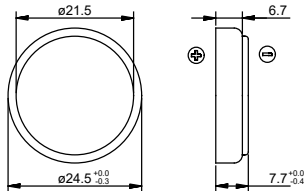

CR2477

CR2477

Nominal Voltage (V)	Nominal Capacity (mAh)	Standard Discharge Current (mA)	Weight (g)
3	1000	15	10.5

Dimensions

Unit : mm
Tolerance : +/- 0.3mm
Not in Scale

Standard Characteristics

Discharge Characteristics