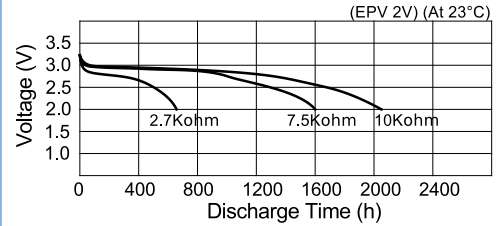

Standard Characteristics

Discharge Characteristics