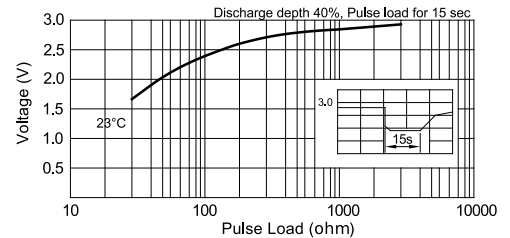

Pulse Discharge Characteristics