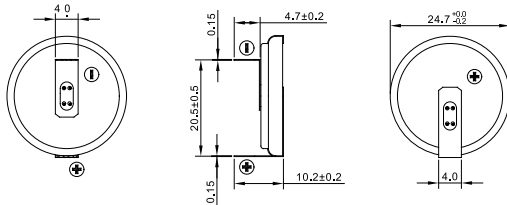

SCR2450CHA03S

SCR2450CHA03S

Nominal Voltage (V)	Nominal Capacity (mAh)	Standard Discharge Current (mA)	Weight (g)
3	600	0.2	6.9

Dimensions

Unit : mm
Tolerance : +/- 0.3mm
Not in Scale

Standard Characteristics